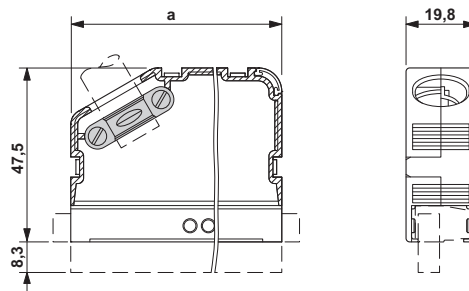

Technical data

Dimensions

Pitch	0.00 mm
Dimension a	50 mm

General

Range of articles	KGS-MSTB 2,5
Number of positions	10
Insulating material group	I
Insulating material	ABS
Flammability rating according to UL 94	HB

Technical data

Environmental Product Compliance

	No hazardous substances above threshold values
--	--

Drawings

Dimensional drawing

Classifications

eCl@ss

eCl@ss 4.0	272607xx
eCl@ss 4.1	27260701
eCl@ss 5.0	27260701
eCl@ss 5.1	27260701
eCl@ss 6.0	27260704
eCl@ss 7.0	27449202
eCl@ss 8.0	27440202
eCl@ss 9.0	27440202