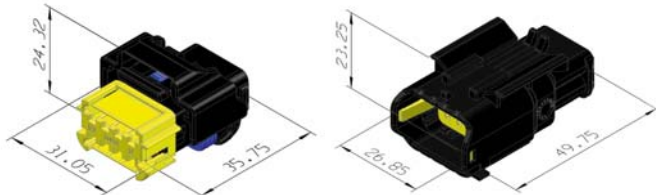

Cavity count	Blade size (mm)	Gender	Dimensions W x H x D (mm)	Fixing type	Part number	Color	Indexes offered
6	1.5 (SICMA 2&3 Plus)	F	35 x 40 x 17	N/A	10723553	Black	2
		M	30 x 65 x 21	Fixing grooves for panel cut-out	10752307		
8	1.5 (SICMA 2&3 Plus)	F	25 x 36x 31	N/A	13800077	Black	1
		M	25 x 27 x 50	Slot for fixing clip	13799643		
24	1.5 (18) + 2.8 (6)	F	50 x 34 x 33	N/A	33504115	Black	3
		M	50 x 44 x 33	Clip 15396451 or 33504091	15470023		
		M	59 x 44 x 38	Mount on Metal Panel 0.7 mm thick	33500427		

ASSOCIATED PARTS

Type	Applicable Wire Size (mm)	Color	Part number	Note
SICMA 1.5 mm Cable Seal	1.25 - 1.90	Yellow	10736278	On 6 and 8 Way
SICMA 1.5 mm Cable Seal	1.75 - 3.0	Green	10736279	On 6 and 8 Way

DIMENSION MEASUREMENT SAMPLE

13800077

13799643