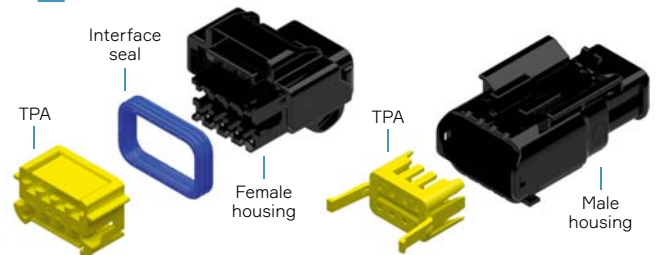

EXPLODED VIEW

13800077

13799643