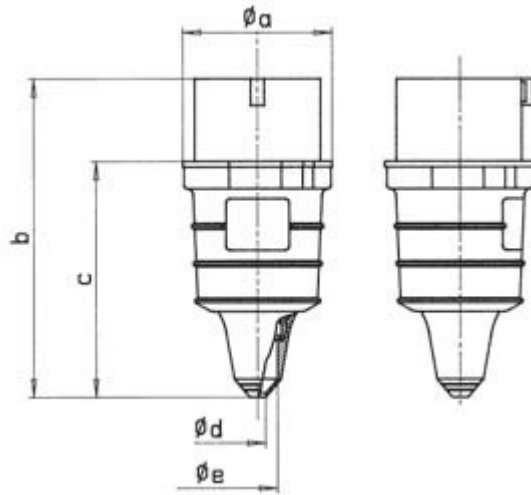

Quick Connect Yellow Plug With Cable Sleeve 2P+E (4H) IP44 16A 110V

Dimensions

All dimensions in mm.

a \emptyset	b	c	d \emptyset
53	125.5	86.5	5
e \emptyset	Conductor mm ² min	Conductor mm ² max	
14.5	1	2.5	