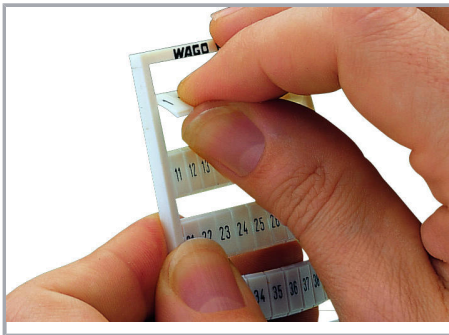

www.wago.com/793-475

 Picture differs from the item.

RoHS  Compliant

Color: 

Data

Technical data

Marking	1, 3, 5, 7, 9, 11, 13, 15, 17, 19; (5x) / 2, 4, 6, 8, 10, 12, 14, 16, 18, 20; (5x)
Marking direction	Horizontal marking
Marking color	black
Marking type	Numbers
Representation of the imprint	consecutive numbers per strip
Pre-assembly	10 strips with 10 markers per card

Physical data

Marker/Strip width	5 mm
Marker width	5 mm

Material data

Color	white
-------	-------

Subject to changes. Please also observe the further product documentation!

WAGO Kontakttechnik GmbH & Co. KG
Hansastr. 27
32423 Minden
Phone: +49571 887-0 | Fax: +49571 887-169
Email: info.de@wago.com | Web: www.wago.com

Do you have any questions about our products?
We are always happy to take your call at +49 (571) 887-44222.

Weight	8.5 g
Fire load	0.257 MJ

Commercial data

Product Group	2 (Terminal Block Accessories)
Packaging type	BOX
Country of origin	DE
GTIN	4017332631327
Customs tariff number	4911990000

Installation Notes

Application

Separating a strip from the WMB marker card.

Stretching a WMB marker strip.

Separating an individual marker from the WMB marker strip – for larger terminal blocks.

Snapping a marking strip into the marker slot.