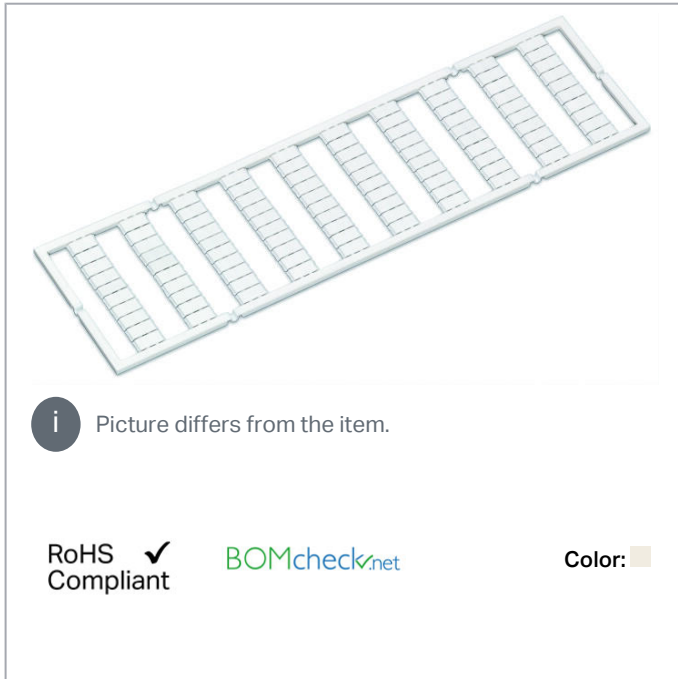

Data sheet | Item number: 793-475

WMB marking card; as card; MARKED; 1, 3, 5, 7, 9, 11, 13, 15, 17, 19(5x) / 2, 4, 6, 8, 10, 12, 14, 16, 18, 20; not stretchable; Horizontal marking; snap-on type; white

www.wago.com/793-475

 Picture differs from the item.

RoHS  Compliant

Color: 

Data

Technical data

Marking	1, 3, 5, 7, 9, 11, 13, 15, 17, 19; (5x) / 2, 4, 6, 8, 10, 12, 14, 16, 18, 20; (5x)
Marking direction	Horizontal marking
Marking color	black
Marking type	Numbers
Representation of the imprint	consecutive numbers per strip
Pre-assembly	10 strips with 10 markers per card

Physical data

Marker/Strip width	5 mm
Marker width	5 mm

Material data

Color	white
-------	-------

Subject to changes. Please also observe the further product documentation!

WAGO Kontakttechnik GmbH & Co. KG
Hansastr. 27
32423 Minden
Phone: +49571 887-0 | Fax: +49571 887-169
Email: info.de@wago.com | Web: www.wago.com