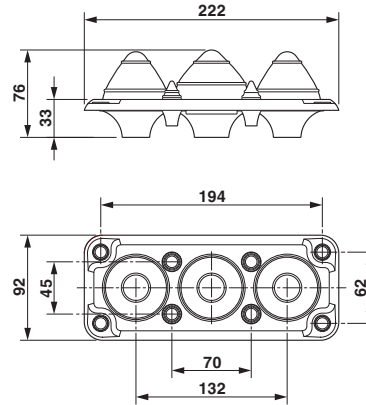

Cable feed-through plates, no. of conductors: 7, length: 222 mm, width: 92 mm, height: 43 mm, external cable diameter: 1x 30 mm ... 60 mm , color: gray

RoHS

Key Commercial Data

Packing unit	1 STK
GTIN	 4 055626 039404
GTIN	4055626039404
Weight per Piece (excluding packing)	280.000 g
Custom tariff number	39269097
Country of origin	Finland

Technical data

Dimensions

Length	222 mm
Width	92 mm
Height	43 mm
Drill hole distance, horizontal	62 mm
Drill hole distance, vertical	194 mm
External cable diameter	1x 30 mm ... 60 mm
	4x 8 mm ... 16 mm
	2x 24 mm ... 54 mm

Ambient temperature (operation)	-40 °C ... 100 °C
---------------------------------	-------------------

General

No. of conductors	7
Material	TPE-SEBS
	galvanized sheet steel ()
Flammability rating according to UL 94	V0
Color	light gray
Torque	1.5 Nm ... 2 Nm (Mounting screws)
Note	incl. mounting screws
Installation instructions	M8 mounting screw, torque: 1.5 - 2.0 Nm, SW5 Allen key
	The mounting screws included should be used for assembly. Assembly steps: 1) Fix Multigates with the mounting screws provided (observe torque) 2) Make a hole in the membrane (with a screwdriver) or cut off the tip of the cone 3) Guide the cable through the opening (from the outside). Withdraw the cable approximately 20 mm (to improve strain relief).

Drawings

Cable feed-through plates - MC-3/7-MULTI-67-PV-LG - 1415234

Dimensional drawing

Wall cutout drawing

Dimensional drawing

Dimensional drawing

Classifications

eCl@ss