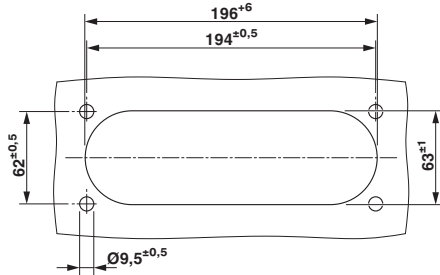

Cable feed-through plates, no. of conductors: 7, length: 222 mm, width: 92 mm, height: 43 mm, external cable diameter: 1x 30 mm ... 60 mm , color: gray

RoHS

Key Commercial Data

Packing unit	1 STK
GTIN	 4 055626 039404
GTIN	4055626039404
Weight per Piece (excluding packing)	280.000 g
Custom tariff number	39269097
Country of origin	Finland

Technical data

Dimensions

Length	222 mm
Width	92 mm
Height	43 mm
Drill hole distance, horizontal	62 mm
Drill hole distance, vertical	194 mm
External cable diameter	1x 30 mm ... 60 mm
	4x 8 mm ... 16 mm
	2x 24 mm ... 54 mm

Ambient temperature (operation)	-40 °C ... 100 °C
---------------------------------	-------------------

General

No. of conductors	7
Material	TPE-SEBS
	galvanized sheet steel ()
Flammability rating according to UL 94	V0
Color	light gray
Torque	1.5 Nm ... 2 Nm (Mounting screws)
Note	incl. mounting screws
Installation instructions	M8 mounting screw, torque: 1.5 - 2.0 Nm, SW5 Allen key
	The mounting screws included should be used for assembly. Assembly steps: 1) Fix Multigates with the mounting screws provided (observe torque) 2) Make a hole in the membrane (with a screwdriver) or cut off the tip of the cone 3) Guide the cable through the opening (from the outside). Withdraw the cable approximately 20 mm (to improve strain relief).

Drawings

Cable feed-through plates - MC-3/7-MULTI-67-PV-LG - 1415234

Dimensional drawing

Wall cutout drawing

Dimensional drawing

Dimensional drawing

Classifications

eCl@ss