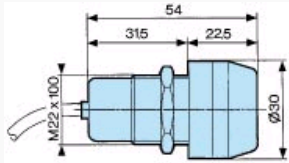

for holes drilled $\varnothing 22$ Voyants pneumatiques Part number 84150201

■ xxx

	Type	Symbol	Characteristics
84150201	Voyants pneumatiques		Red
84150202	Voyants pneumatiques		Green
84150203	Voyants pneumatiques		Yellow
84150204	Voyants pneumatiques		Blue

Operating pressure (bar)

Push-in connection for semi-rigid tubing (NFE 49100)	
Operating temperature ($^{\circ}$ C)	-5 \rightarrow +50
Mechanical life (operations)	10^7
Weight (g)	34

Dimension Diagram : 84 150 201 - 84 150 202 84 150 203 - 84 150 204

Dimension Diagram : Holes drilled for indicators