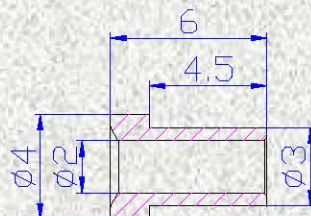

产品规格书

Product Specification

■产品名称 (Name) : 2/4mm 金属插座(2/4mm Socket)

■产品信息 (Product Information)

28.110

28.210

产品型号 Model	材质 Material
28.110	主体 (Body): 铜(Brass)
28.210	表面镀层(Surface coating): 镀金(Gold plated)

■特点 (Feature)