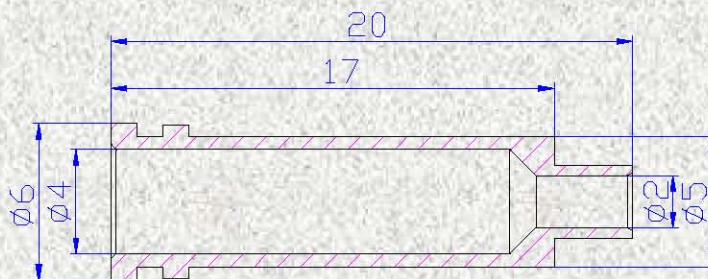

产品规格书

Product Specification

■产品名称 (Name) : 2/4mm 金属插座(2/4mm Socket)

■产品信息 (Product Information)

28.110

28.210

产品型号 Model	材质 Material
28.110	主体 (Body): 铜(Brass)
28.210	表面镀层(Surface coating): 镀金(Gold plated)

■特点 (Feature)