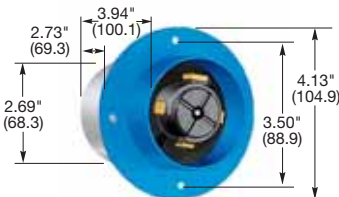

Hubbellock® Devices

60 Ampere, 600 Volts AC

3 Pole, 4 Wire Grounding and 4 Pole, 5 Wire Grounding

Plugs and Flanged Inlets

IP30
SUITABILITY

HBL26419

HBL26519

HBL26422

HBL26522

Plugs

Description	Cord Dia.	Catalog Numbers	
Black phenolic interior with yellow thermoplastic sleeve over steel housing.	.92"-1.45" (23.36-36.83)	HBL26419	-
Black phenolic interior with blue thermoplastic sleeve and steel housing.	1.00"-1.50" (25.40-38.10)	-	HBL26519

Flanged Inlets

Description	Catalog Numbers	
Black phenolic interior with steel housing and flange.	HBL26422	-
Black phenolic interior with steel housing and flange with blue finish.	-	HBL26522