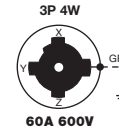

Hubbellock® Devices

60 Ampere, 600 Volts AC

3 Pole, 4 Wire Grounding and 4 Pole, 5 Wire Grounding

Plugs and Flanged Inlets

IP30
SUITABILITY

HBL26419

HBL26519

HBL26422

HBL26522

Plugs

Description	Cord Dia.	Catalog Numbers	
Black phenolic interior with yellow thermoplastic sleeve over steel housing.	.92"-1.45" (23.36-36.83)	HBL26419	-
Black phenolic interior with blue thermoplastic sleeve and steel housing.	1.00"-1.50" (25.40-38.10)	-	HBL26519