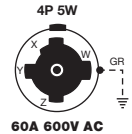

Hubbellock® Devices

60 Ampere, 600 Volts AC

3 Pole, 4 Wire Grounding and 4 Pole, 5 Wire Grounding

Plugs and Flanged Inlets

IP30
SUITABILITY

HBL26419