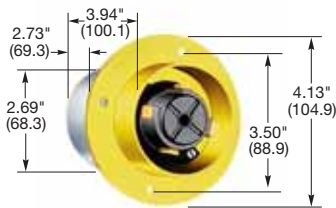

Hubbellock® Devices

60 Ampere, 600 Volts AC

3 Pole, 4 Wire Grounding and 4 Pole, 5 Wire Grounding

Plugs and Flanged Inlets

IP30
SUITABILITY

HBL26419

HBL26519

HBL26422

HBL26522

Plugs

Description	Cord Dia.	Catalog Numbers	
Black phenolic interior with yellow thermoplastic sleeve over steel housing.	.92"-1.45" (23.36-36.83)	HBL26419	-
Black phenolic interior with blue thermoplastic sleeve and steel housing.	1.00"-1.50" (25.40-38.10)	-	HBL26519

Flanged Inlets

Description	Catalog Numbers	
Black phenolic interior with steel housing and flange.	HBL26422	-
Black phenolic interior with steel housing and flange with blue finish.	-	HBL26522