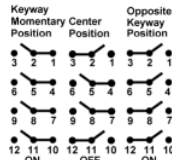

Product Specifications

Circuitry/Operating action

Product Type
Lever Lock

MICRO SWITCH™ Toggle Switch

Ampere/Voltage Range (Resistive Load)	0.5 A to 20 A at 0.5 Vdc to 28 Vdc, 0.75 A at 115 Vdc, 0.5 A at 250 Vdc, 0.5 A to 15 A at 0.5 Vac to 277 Vac
Circuitry	4PDT
Action	3 position
Mounting	Bushing 15/32 in
Termination	Screw
Lever Type	Locking
Comment	Silver cadmium oxide contacts
Availability	Global
UNSPSC Code	30211908
UNSPSC Commodity	30211908 Toggle switches
Series Name	TL

contacts

- Customer Service
- Technical Support
- Global Sales & Service
- View Site Demo
- Site Comments?

meet dr. larry

VIDEO - Dr. Larry Goldstein explains our newest and best technologies.

Meet Dr. Larry

my links

- Login to iCOM
- Login to Rep/AD Portal
- Login to Digital University

News Center

HONEYWELL ANNOUNCES ADDITION TO RELIALIGN™ RESIDENTIAL DOOR INTERLOCK SWITCHES THAT FEATURE RUGGED, PLASTIC HOUSING

HONEYWELL RELEASES UNLIMITED POTENTIAL WITH NEW LIMITLESS™ WIRELESS SWITCHES

HONEYWELL'S XYR6000 WIRELESS POSITION SENSOR ENABLES MONITORING IN HAZARDOUS AREAS AND REMOTE LOCATIONS

MICRO SWITCH Anniversary site