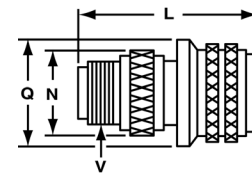

97 series solder type plugs with solid shells

MS3106A

Connector Size	L Max.		N Ref.		Q Max.		V Fitting Threads
	Inch	mm	Inch	mm	Inch	mm	
8S	1-1/4	31.75	17/32	13.49	3/4	19.05	1/2-28
10S	1-5/16	33.32	5/8	15.88	7/8	22.23	1/2-28
10SL	1-3/8	34.93	3/4	19.05	7/8	22.23	5/8-24
12S	1-7/16	36.50	25/32	19.84	1	25.40	5/8-24
12	1-7/8	47.63	25/32	19.84	1	25.40	5/8-24
12SL	1-31/64	37.69	7/8	22.23	1	25.40	3/4-20
14S	1-15/32	37.13	7/8	22.23	1-1/8	28.58	3/4-20
14	1-7/8	47.47	7/8	22.23	1-1/8	28.58	3/4-20
16S	1-15/32	37.13	1	25.40	1-1/4	31.75	7/8-20
16	1-7/8	47.47	1	25.40	1-1/4	31.75	7/8-20
18	1-31/32	49.88	1-1/8	28.57	1-11/32	34.11	1 -20
20	1-7/8	47.50	1-1/4	31.75	1-15/32	37.29	1-3/16-18
22	1-31/32	49.88	1-3/8	34.93	1-19/32	40.46	1-3/16-18
24	2-1/4	57.15	1-1/2	38.10	1-23/32	43.64	1-7/16-18
28	2-1/4	57.15	1-3/4	44.45	1-31/32	49.99	1-7/16-18
32	2-3/8	60.33	2-1/32	51.59	2-7/32	56.34	1-3/4-18
36	2-3/8	60.33	2-1/4	57.15	2-15/32	62.69	2 -18

MS3106A straight plug

Sturdy, simple to assemble. Coupling ring machined from solid aluminum bar stock for high tensile strength. Mates with all types of MS receptacles. Front shell includes polarizing keyway. Back shell is threaded for standard MS/AN fittings.