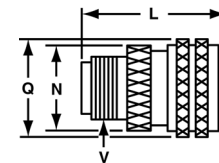

MS3107A quick-disconnect plug

For fast connect/disconnect applications. Front shell has polarizing keyway. Mates with all types of MS receptacles. Back shell is threaded for standard MS/AN fittings.