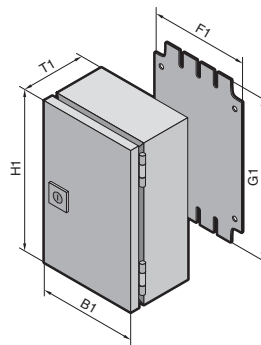

# E-Box EB

1.1 B

E-Box EB

### Material:

Sheet steel  
Enclosure: 1.25 mm  
1.38 mm for  
EB 1555.500, EB 1556.500,  
EB 1577.500 to EB 1579.500

### Supply includes:

Enclosure with mounting plate,  
door including 180° hinges and  
cam lock with double-bit insert.

### Depth 80 mm

Width (B1) in mm	Packs of	150	150	200	200	200	300	300	400
Height (H1) in mm		150	300	200	300	400	300	400	500
Depth (T1) in mm		80	80	80	80	80	80	80	80
Mounting plate width (F1) in mm		125	125	175	175	175	275	275	175
Mounting plate height (G1) in mm		135	285	185	285	385	285	385	485
Model No. EB	1	1551.500	1545.500	1546.500	1552.500	1555.500	1556.500	1557.500	
Weight (kg)		1.7	2.6	2.4	3.2	4.4			