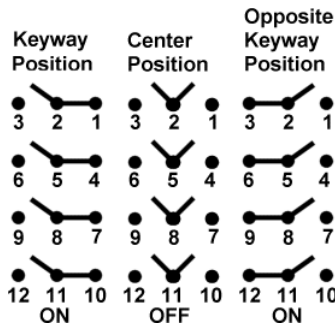

Wireless Web Site
WGLA and WPMM
XYR6000™

[find out more](#)

white papers

- Wireless Switches Offer Unlimited Benefit
- Basic Switches Are Not Created Equal
- Applying Precision Switches Sensors for Medical Devices
- New Ways to Measure Torque
- Choosing Safety Switches
- Specifying Hour Meters

Need help?

[Click here to contact us](#)

TL Series Toggle Switch, 4 pole, 3 position, Screw terminal, Locking Lever

Actual product appearance may vary.

[Sales & Service](#)

[Distributor Inventory](#)

[Overview](#) [Specs](#) [Documentation](#) [Application Notes](#)

Product Specifications

Circuitry/Operating action

Product Type
Lever Lock

Locked out of extreme position (Keyway side)

Ampere/Voltage Range (Resistive Load)	0.5 A at 250 Vdc, 0.5 A to 15 A at 0.5 Vac to 277 Vac, 0.75 A at 115 Vdc, 0.5 A to 20 A at 0.5 Vdc to 28 Vdc
Circuitry	4PDT
Action	3 position
Mounting	Bushing 15/32 in
Termination	Screw
Lever Type	Locking
Comment	Silver cadmium oxide contacts
Availability	Global
UNSPSC Code	30211908
UNSPSC Commodity	30211908 Toggle switches
Series Name	TL