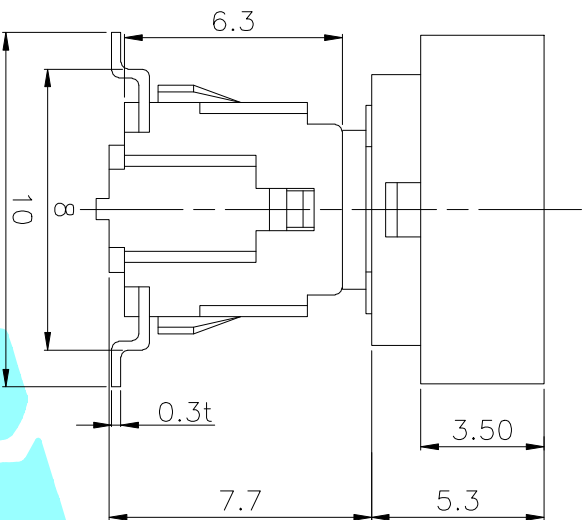

**ROHS**

LED colour (LED颜色)	Part No. (料号)
Whiter (白色)	K6-6271S01
Red (红色)	K6-6271S02
Blue (蓝色)	K6-6271S03
Green (绿色)	K6-6271S04
Yellow (黄色)	K6-6271S05
Orange (橙色)	K6-6271S06

ECN NO.	REV.	DATE.	DESCRIPTION.	CHANGE.	CHECK.	APPRO.
	A		NEW			

② Terminal	4	Phosphor bronze	Au Plating																												
① Housing	1	Nylon	Black																												
ITEM	PART NAME	TER.NO.	QTY.																												
APPROVALS		DATE																													
DRAWN	J.X.Zhong	2013/11/11																													
CHECKED																															
APPROVALS																															
TITLE:		LED Tact Switch																													
PART NO.		K6-6272S																													
ELECTRONICS CO.,LTD																															
<table border="1"> <tr> <td>TOLERANCES ARE</td> <td>30~45</td> <td>±0.30</td> <td>ANGLE</td> <td>±2°</td> <td>DRAWING NO.</td> <td></td> </tr> <tr> <td></td> <td>10~30</td> <td>±0.20</td> <td></td> <td></td> <td></td> <td></td> </tr> <tr> <td></td> <td>5~10</td> <td>±0.15</td> <td></td> <td></td> <td></td> <td></td> </tr> <tr> <td></td> <td>~ 5</td> <td>±0.10</td> <td></td> <td></td> <td></td> <td></td> </tr> </table>				TOLERANCES ARE	30~45	±0.30	ANGLE	±2°	DRAWING NO.			10~30	±0.20						5~10	±0.15						~ 5	±0.10				
TOLERANCES ARE	30~45	±0.30	ANGLE	±2°	DRAWING NO.																										
	10~30	±0.20																													
	5~10	±0.15																													
	~ 5	±0.10																													
SCALE: 1:1		PROJ.																													
SHEET 1 OF 1																															