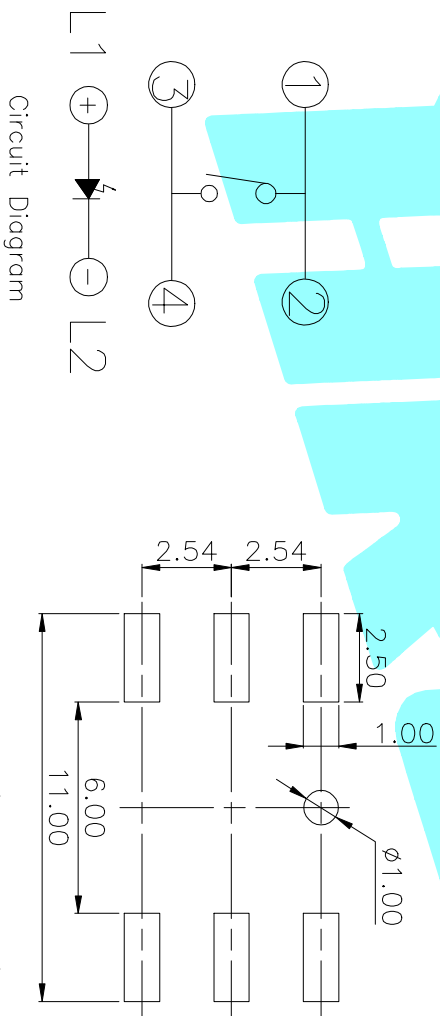

**ROHS**

LED colour (LED颜色)	Part No. (料号)
Whiter (白色)	K6-6271S01
Red (红色)	K6-6271S02
Blue (蓝色)	K6-6271S03
Green (绿色)	K6-6271S04
Yellow (黄色)	K6-6271S05
Orange (橙色)	K6-6271S06

ECN NO.	REV.	DATE.	DESCRIPTION.	CHANGE.	CHECK.	APPRO.
	A		NEW			

② Terminal	4	Phosphor bronze	Au Plating																												
① Housing	1	Nylon	Black																												
ITEM	PART NAME	TER.NO.	QTY.																												
APPROVALS		DATE																													
DRAWN	J.X.Zhong	2013/11/11																													
CHECKED																															
APPROVALS																															
TITLE:		LED Tact Switch																													
PART NO.		K6-6272S																													
ELECTRONICS CO.,LTD																															
<table border="1"> <tr> <td>TOLERANCES ARE</td> <td>30~45</td> <td>±0.30</td> <td>ANGLE</td> <td>±2°</td> <td>DRAWING NO.</td> <td></td> </tr> <tr> <td></td> <td>10~30</td> <td>±0.20</td> <td></td> <td></td> <td></td> <td></td> </tr> <tr> <td></td> <td>5~10</td> <td>±0.15</td> <td></td> <td></td> <td></td> <td></td> </tr> <tr> <td></td> <td>~ 5</td> <td>±0.10</td> <td></td> <td></td> <td></td> <td></td> </tr> </table>				TOLERANCES ARE	30~45	±0.30	ANGLE	±2°	DRAWING NO.			10~30	±0.20						5~10	±0.15						~ 5	±0.10				
TOLERANCES ARE	30~45	±0.30	ANGLE	±2°	DRAWING NO.																										
	10~30	±0.20																													
	5~10	±0.15																													
	~ 5	±0.10																													
SCALE: 1:1		PROJ.																													
SHEET 1 OF 1																															