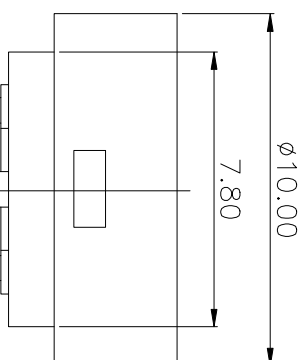

**ROHS**

LED colour (LED颜色)	Part No. (料号)
Whiter (白色)	K6-6271S01
Red (红色)	K6-6271S02
Blue (蓝色)	K6-6271S03
Green (绿色)	K6-6271S04
Yellow (黄色)	K6-6271S05
Orange (橙色)	K6-6271S06

ECN NO.	REV.	DATE.	DESCRIPTION.	CHANGE.	CHECK.	APPRO.
	A		NEW			

② Terminal	4	Phosphor bronze	Au Plating																												
① Housing	1	Nylon	Black																												
ITEM	PART NAME	TER.NO.	QTY.																												
APPROVALS		DATE																													
DRAWN	J.X.Zhong	2013/11/11																													
CHECKED																															
APPROVALS																															
TITLE:		LED Tact Switch																													
PART NO.		K6-6272S																													
ELECTRONICS CO.,LTD																															
<table border="1"> <tr> <td>TOLERANCES ARE</td> <td>30~45</td> <td>±0.30</td> <td>ANGLE</td> <td>±2°</td> <td>DRAWING NO.</td> <td></td> </tr> <tr> <td></td> <td>10~30</td> <td>±0.20</td> <td></td> <td></td> <td></td> <td></td> </tr> <tr> <td></td> <td>5~10</td> <td>±0.15</td> <td></td> <td></td> <td></td> <td></td> </tr> <tr> <td></td> <td>~ 5</td> <td>±0.10</td> <td></td> <td></td> <td></td> <td></td> </tr> </table>				TOLERANCES ARE	30~45	±0.30	ANGLE	±2°	DRAWING NO.			10~30	±0.20						5~10	±0.15						~ 5	±0.10				
TOLERANCES ARE	30~45	±0.30	ANGLE	±2°	DRAWING NO.																										
	10~30	±0.20																													
	5~10	±0.15																													
	~ 5	±0.10																													
SCALE: 1:1		PROJ.																													
SHEET 1 OF 1																															