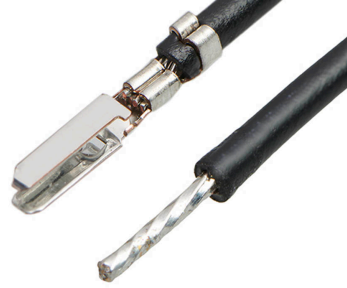

**Part Number :** [2157111122](#)

**Product Description :** Pre-Crimped Lead Click-Mate Male-to-Pigtail, Tin (Sn) Plating, 150.00mm Length, 24 AWG, Black

**Series Number :** 215711

**Status :** Active

**Product Category :** Power and Signal Cable Assemblies

### General

Status	Active
Category	Power and Signal Cable Assemblies
Series	215711
Description	Pre-Crimped Lead Clik-Mate Male-to-Pigtail, Tin (Sn) Plating, 150.00mm Length, 24 AWG, Black
Application	Signal, Wire-to-Board
Assembly Configuration	Pre-crimped Lead Only
Connector to Connector	CLIK-Mate Terminal-to-Pigtail
Keyword	Pre-Crimped Leads
Product Family	Off-the-Shelf Pre-Crimped Leads
Product Name	CLIK-Mate
UPC	193264605170