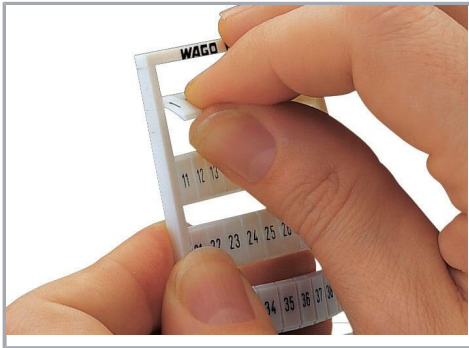

Separating a strip from the WMB or WMB marker card.