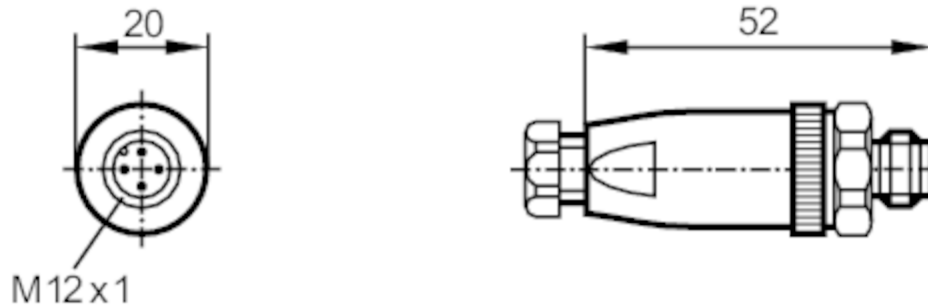

E18163

Wirable plug

SSTGH040VASFKPG7

Electrical data

Operating voltage	[V]	< 250 AC / < 300 DC
Max. current load total	[A]	4

Operating conditions

Ambient temperature	[°C]	-40...85
Protection		IP 68

Mechanical data

Weight	[g]	22.7
Dimensions	[mm]	20 x 20 x 52
Material		PA
Molded-body material		PA
Material nut		stainless steel (1.4571/316Ti)

Remarks

Pack quantity		1 pcs.
---------------	--	--------

Electrical connection

terminals: ...0.75 mm²; Cable sheath: Ø 4...6 mm

Electrical connection - plug

Connector: 1 x M12, straight; coding: A; Moulded body: PA; Locking: stainless steel (1.4571/316Ti); Contacts: pre-coppered brass