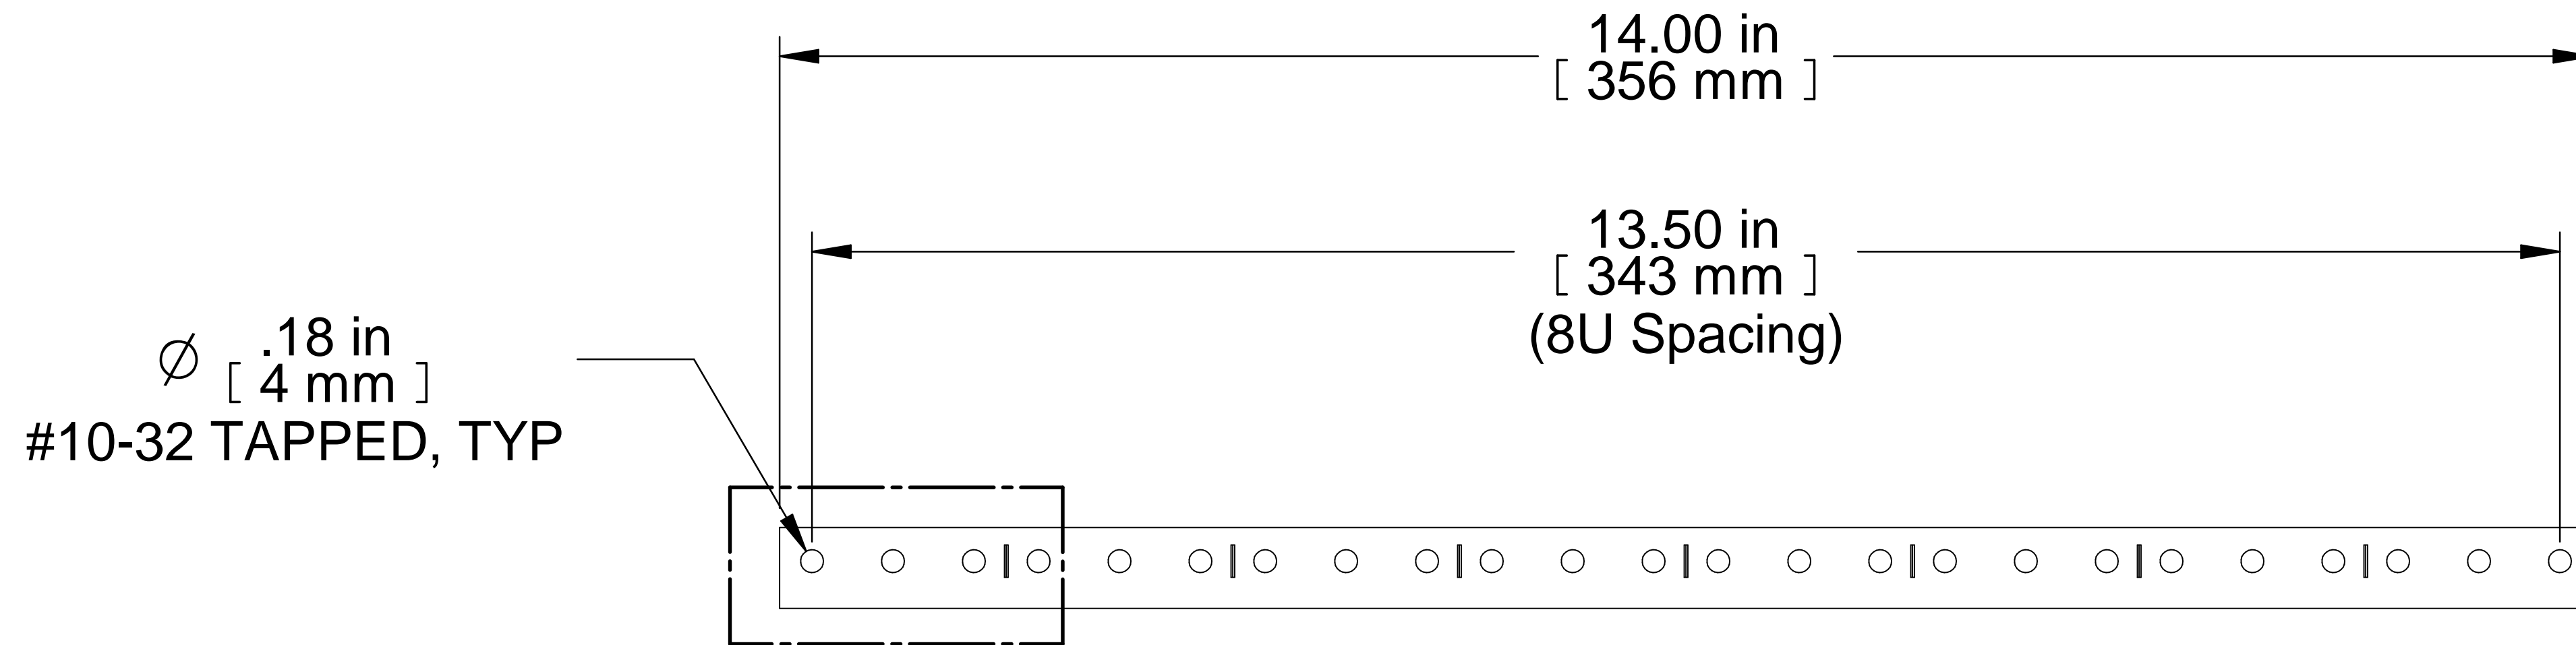

TOP VIEW

Ø.28 in x .78 in  
SLOT, TYP

ISOMETRIC

FRONT VIEW

R.S. VIEW

4:1

1.75 in [44 mm]  
TYP EIA SPACING

RACK UNIT INDICATOR