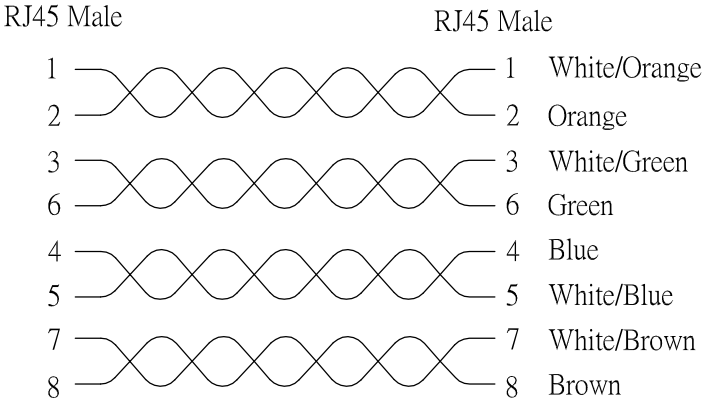

RoHS Compliant

L= 300±20 mm

OPEN/SHORT TEST: 100% TEST
 INSULATION: 5M.
 OPERATING TEMP: -20°C to 60°C
 STORAGE TEMP: -20°C to 80°C

PIN ASSIGNMENT:

3	PVC 60P BLACK	9.4g
2	RJ45 8P8C Plug, Short Type, Unshield , Contact: Gold Plated FU"	2PCS
1	CAT.6 UTP 4P*32AWG(7/0.08BC BLACK PVC Jacket, O.D.=2.8±0.2mm	1PCS
No.	Description	Q'ty

Company		Goods Code		Draw	ZML	Date	2022.3.10
ITEM NO.	CAT6 UTP 1M	Drawing Evidence:		Check		Date	
Goods NO.				Approval		Date	
Original NO.		Unit(mm)		Audit		Date	

Premier Cable

D		
C		
B		
VER.	REVISE	Date