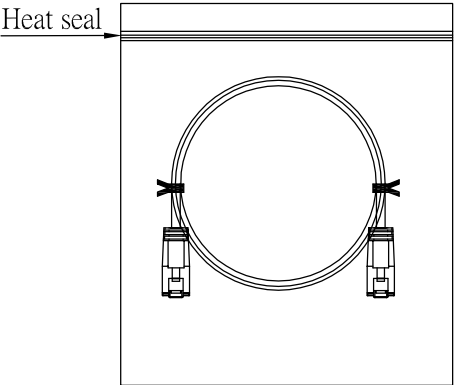

RoHS Compliant

L= 300±20 mm

OPEN/SHORT TEST: 100% TEST
 INSULATION: 5M.
 OPERATING TEMP: -20°C to 60°C
 STORAGE TEMP: -20°C to 80°C

PIN ASSIGNMENT:

3	PVC 60P BLACK	9.4g
2	RJ45 8P8C Plug, Short Type, Unshield , Contact: Gold Plated FU"	2PCS
1	CAT.6 UTP 4P*32AWG(7/0.08BC BLACK PVC Jacket, O.D.=2.8±0.2mm	1PCS
No.	Description	Q'ty

Company		Goods Code		Draw	ZML	Date	2022.3.10
ITEM NO.	CAT6 UTP 1M	Drawing Evidence:		Check		Date	
Goods NO.				Approval		Date	
Original NO.		Unit(mm)		Audit		Date	

Premier Cable

D		
C		
B		
VER.	REVISE	Date