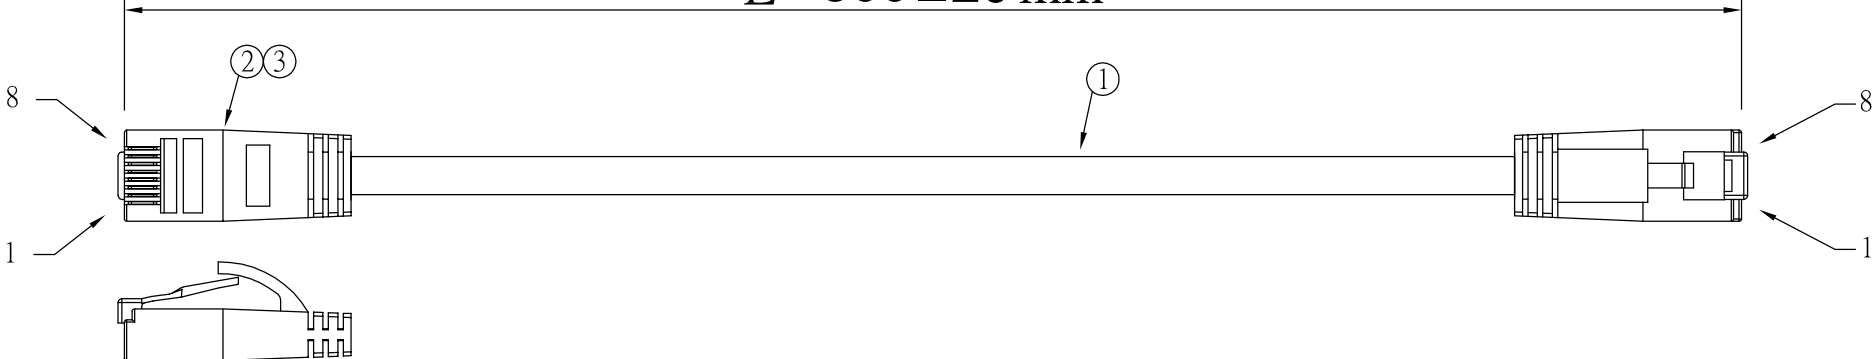

RoHS Compliant

L= 300±20 mm

OPEN/SHORT TEST: 100% TEST
 INSULATION: 5M.
 OPERATING TEMP: -20°C to 60°C
 STORAGE TEMP: -20°C to 80°C

PIN ASSIGNMENT:

3	PVC 60P BLACK	9.4g
2	RJ45 8P8C Plug, Short Type, Unshield , Contact: Gold Plated FU"	2PCS
1	CAT.6 UTP 4P*32AWG(7/0.08BC BLACK PVC Jacket, O.D.=2.8±0.2mm	1PCS
No.	Description	Q'ty

Company		Goods Code		Draw	ZML	Date	2022.3.10
ITEM NO.	CAT6 UTP 1M	Drawing Evidence:		Check		Date	
Goods NO.				Approval		Date	
Original NO.		Unit(mm)		Audit		Date	

Premier Cable

D		
C		
B		
VER.	REVISE	Date