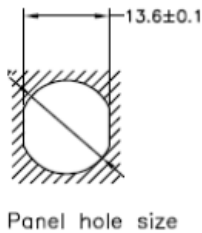

## BU-T4171110405002

(Receptacle, Rear Mount, 5-Position Female Straight-Open End, 22 AWG, .5M)

Pin Out

J1	COLOR	J2
1	BROWN	OPEN
2	WHITE	
3	BLUE	
4	BLACK	
5	GRAY	

- Mueller's BU-T4171110405002 is a cable assembly that has a 5-position rear mount female receptacle to open end, 22 AWG, .5 meters.
- Shell size for connector: M12 (B Coding)
- Cable Material: UL 1007 22AWG Hook Up Wire
  - Overall length = 1.64' (0.5m)
- Coupling Nut Material: Anodized Aluminum
- Rating:
  - Voltage: 60V AC/DC
  - Current: 4 Amps
  - Ambient Temperature: -25°C to 85°C
- Standard: IEC 61076-2-101
- Waterproof: IP67/IP68
- RoHS 3 Compliant