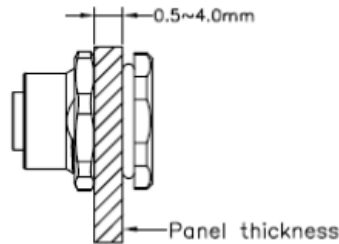

## BU-T4171110405002

(Receptacle, Rear Mount, 5-Position Female Straight-Open End, 22 AWG, .5M)

Pin Out

J1	COLOR	J2
1	BROWN	OPEN
2	WHITE	
3	BLUE	
4	BLACK	
5	GRAY	

- Mueller's BU-T4171110405002 is a cable assembly that has a 5-position rear mount female receptacle to open end, 22 AWG, .5 meters.
- Shell size for connector: M12 (B Coding)
- Cable Material: UL 1007 22AWG Hook Up Wire
  - Overall length = 1.64' (0.5m)
- Coupling Nut Material: Anodized Aluminum
- Rating:
  - Voltage: 60V AC/DC
  - Current: 4 Amps
  - Ambient Temperature: -25°C to 85°C
- Standard: IEC 61076-2-101
- Waterproof: IP67/IP68
- RoHS 3 Compliant