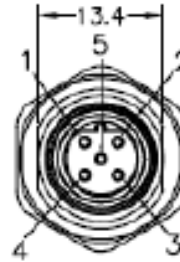

## BU-T4171110405002

(Receptacle, Rear Mount, 5-Position Female Straight-Open End, 22 AWG, .5M)

Pin Out

J1	COLOR	J2
1	BROWN	OPEN
2	WHITE	
3	BLUE	
4	BLACK	
5	GRAY	

- Mueller's BU-T4171110405002 is a cable assembly that has a 5-position rear mount female receptacle to open end, 22 AWG, .5 meters.
- Shell size for connector: M12 (B Coding)
- Cable Material: UL 1007 22AWG Hook Up Wire
  - Overall length = 1.64' (0.5m)
- Coupling Nut Material: Anodized Aluminum
- Rating:
  - Voltage: 60V AC/DC
  - Current: 4 Amps
  - Ambient Temperature: -25°C to 85°C
- Standard: IEC 61076-2-101
- Waterproof: IP67/IP68
- RoHS 3 Compliant