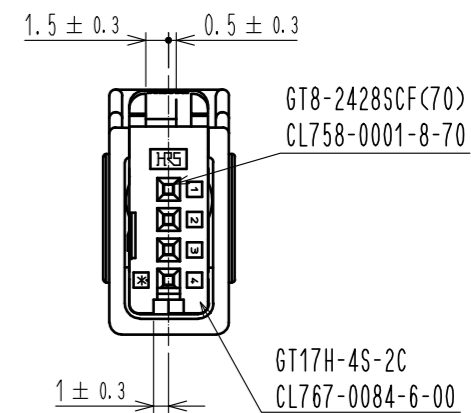

ELV. RoHS COMPLIANT

GT17HSK-4S(*)/SET * : KEY

KEY-STANDARD: LIGHT GRAY

KEY-A: BROWN

KEY-B: GREEN

KEY-C: BLUE

1	PBT	DARK GRAY						
NO.	MATERIAL	FINISH	REMARKS	NO.	MATERIAL	FINISH	REMARKS	
UNITS		SCALE	COUNT	DESCRIPTION OF REVISIONS		DESIGNED	CHECKED	DATE
mm		2 : 1	△					
APPROVED : AR. SHIRAI 17.07.21 CHECKED : TH. MIZUGUCHI 17.07.20 DESIGNED : YT. TAKANASHI 17.07.20 DRAWN : YT. TAKANASHI 17.07.20				DRAWING NO.		EDC-167969-00-02		
HIROSE ELECTRIC CO., LTD.				PART NO.		GT17HSK-4S-HU		
				CODE NO.		CL767-0244-0-00		
						1/1		