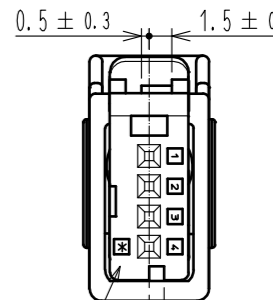

ELV. RoHS COMPLIANT

GT17HSK-4S(*)/SET * : KEY

KEY-STANDARD: LIGHT GRAY

KEY-A: BROWN

KEY-B: GREEN

KEY-C: BLUE

1	PBT	DARK GRAY						
NO.	MATERIAL	FINISH	REMARKS	NO.	MATERIAL	FINISH	REMARKS	
UNITS		SCALE	COUNT	DESCRIPTION OF REVISIONS		DESIGNED	CHECKED	DATE
mm		2 : 1	△					
APPROVED : AR. SHIRAI 17.07.21 CHECKED : TH. MIZUGUCHI 17.07.20 DESIGNED : YT. TAKANASHI 17.07.20 DRAWN : YT. TAKANASHI 17.07.20				DRAWING NO.		EDC-167969-00-02		
HIROSE ELECTRIC CO., LTD.				PART NO.		GT17HSK-4S-HU		
				CODE NO.		CL767-0244-0-00		
						1/1		