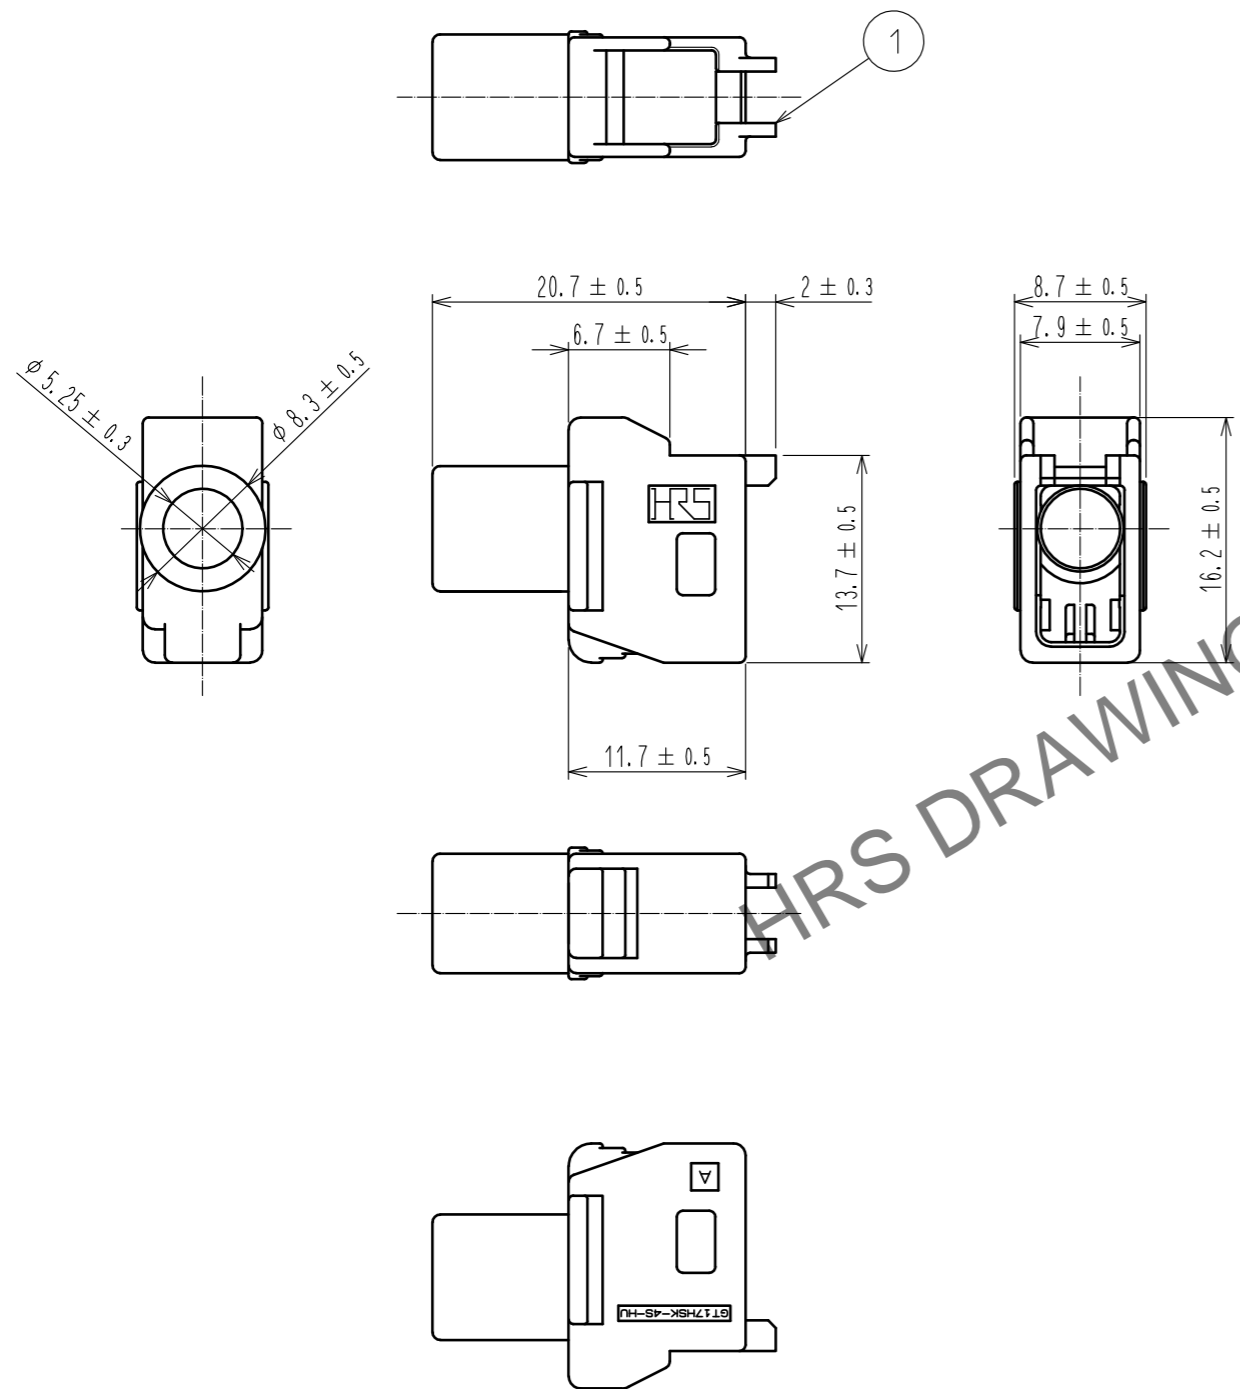

ELV. RoHS COMPLIANT

GT17HSK-4S(*)/SET * : KEY

KEY-STANDARD: LIGHT GRAY

KEY-A: BROWN

KEY-B: GREEN

KEY-C: BLUE

1	PBT	DARK GRAY						
NO.	MATERIAL	FINISH	REMARKS	NO.	MATERIAL	FINISH	REMARKS	
UNITS		SCALE	COUNT	DESCRIPTION OF REVISIONS		DESIGNED	CHECKED	DATE
mm		2 : 1	△					
APPROVED : AR. SHIRAI 17.07.21 CHECKED : TH. MIZUGUCHI 17.07.20 DESIGNED : YT. TAKANASHI 17.07.20 DRAWN : YT. TAKANASHI 17.07.20				DRAWING NO.		EDC-167969-00-02		
HIROSE ELECTRIC CO., LTD.				PART NO.		GT17HSK-4S-HU		
				CODE NO.		CL767-0244-0-00		
						1/1		