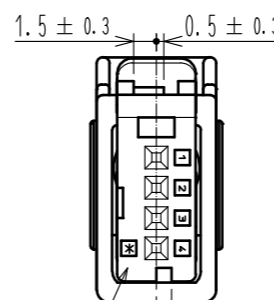

ELV. RoHS COMPLIANT

GT17HSK-4S(*)/SET * : KEY

KEY-STANDARD: LIGHT GRAY

KEY-A: BROWN

KEY-B: GREEN

KEY-C: BLUE

1	PBT	DARK GRAY						
NO.	MATERIAL	FINISH	REMARKS	NO.	MATERIAL	FINISH	REMARKS	
UNITS		SCALE	COUNT	DESCRIPTION OF REVISIONS		DESIGNED	CHECKED	DATE
mm		2 : 1	△					
APPROVED : AR. SHIRAI 17.07.21 CHECKED : TH. MIZUGUCHI 17.07.20 DESIGNED : YT. TAKANASHI 17.07.20 DRAWN : YT. TAKANASHI 17.07.20				DRAWING NO.		EDC-167969-00-02		
HIROSE ELECTRIC CO., LTD.				PART NO.		GT17HSK-4S-HU		
				CODE NO.		CL767-0244-0-00		
						1/1		