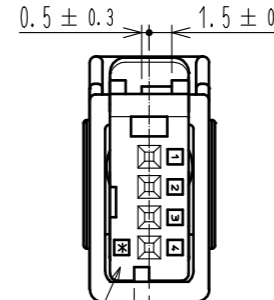

ELV. RoHS COMPLIANT

GT17HSK-4S(*)/SET * : KEY

KEY-STANDARD: LIGHT GRAY

KEY-A: BROWN

KEY-B: GREEN

KEY-C: BLUE

1	PBT	DARK GRAY						
NO.	MATERIAL	FINISH	REMARKS	NO.	MATERIAL	FINISH	REMARKS	
UNITS		SCALE	COUNT	DESCRIPTION OF REVISIONS		DESIGNED	CHECKED	DATE
mm		2 : 1	△					
APPROVED : AR. SHIRAI 17.07.21 CHECKED : TH. MIZUGUCHI 17.07.20 DESIGNED : YT. TAKANASHI 17.07.20 DRAWN : YT. TAKANASHI 17.07.20				DRAWING NO.		EDC-167969-00-02		
HIROSE ELECTRIC CO., LTD.				PART NO.		GT17HSK-4S-HU		
				CODE NO.		CL767-0244-0-00		
						1/1		