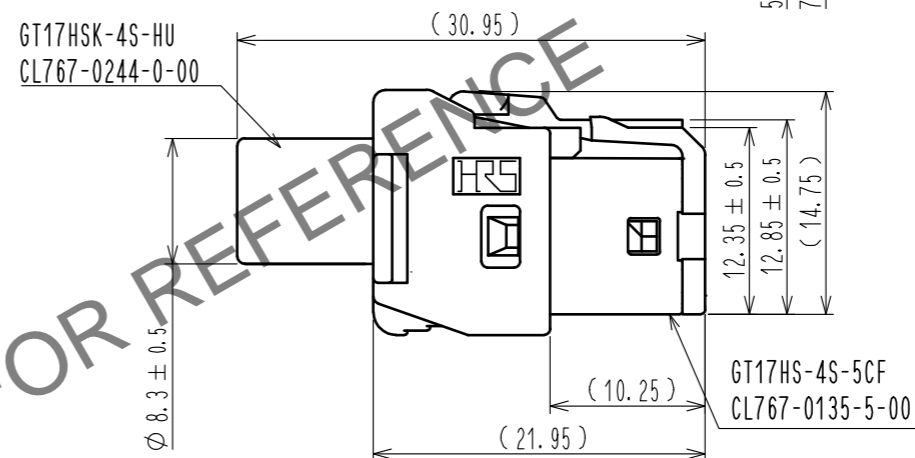

ELV. RoHS COMPLIANT

GT17HSK-4S(*)/SET * : KEY

KEY-STANDARD: LIGHT GRAY

KEY-A: BROWN

KEY-B: GREEN

KEY-C: BLUE

1	PBT	DARK GRAY						
NO.	MATERIAL	FINISH	REMARKS	NO.	MATERIAL	FINISH	REMARKS	
UNITS		SCALE	COUNT	DESCRIPTION OF REVISIONS		DESIGNED	CHECKED	DATE
mm		2 : 1	△					
APPROVED : AR. SHIRAI 17.07.21 CHECKED : TH. MIZUGUCHI 17.07.20 DESIGNED : YT. TAKANASHI 17.07.20 DRAWN : YT. TAKANASHI 17.07.20				DRAWING NO.		EDC-167969-00-02		
HIROSE ELECTRIC CO., LTD.				PART NO.		GT17HSK-4S-HU		
				CODE NO.		CL767-0244-0-00		
						1/1		