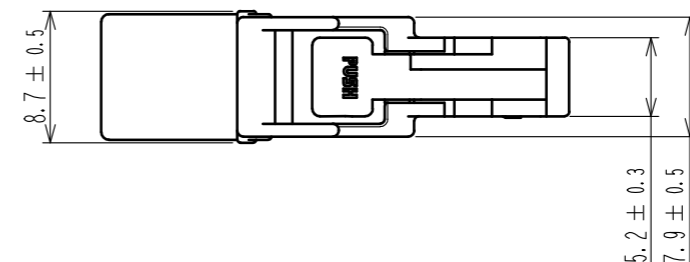

ELV. RoHS COMPLIANT

GT17HSK-4S(*)/SET * : KEY

KEY-STANDARD: LIGHT GRAY

KEY-A: BROWN

KEY-B: GREEN

KEY-C: BLUE

1	PBT	DARK GRAY						
NO.	MATERIAL	FINISH	REMARKS	NO.	MATERIAL	FINISH	REMARKS	
UNITS		SCALE	COUNT	DESCRIPTION OF REVISIONS		DESIGNED	CHECKED	DATE
mm		2 : 1	△					
APPROVED : AR. SHIRAI 17.07.21 CHECKED : TH. MIZUGUCHI 17.07.20 DESIGNED : YT. TAKANASHI 17.07.20 DRAWN : YT. TAKANASHI 17.07.20				DRAWING NO.		EDC-167969-00-02		
HIROSE ELECTRIC CO., LTD.				PART NO.		GT17HSK-4S-HU		
				CODE NO.		CL767-0244-0-00		
						1/1		