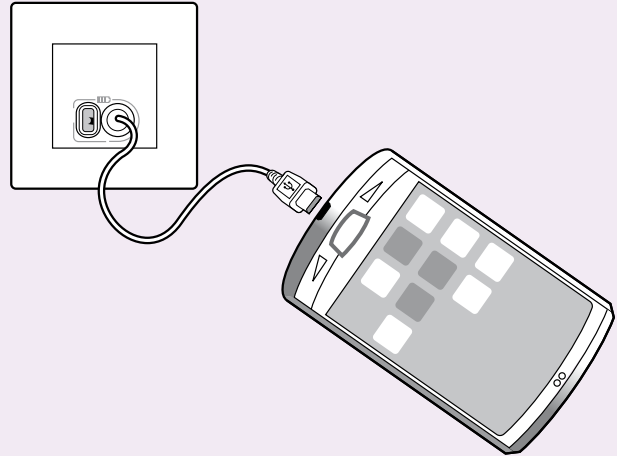

Arteor™ USB chargers

■ Installation

By simple tap-off on 2P+E socket
 Wiring 1.5 or 2.5 mm²
 Class II product which does not require earthing
 Releases a 2P+E socket recess

The Micro USB version with retractable cord (new 2012 standard for terminals) releases 750 mA retractable power supply cord