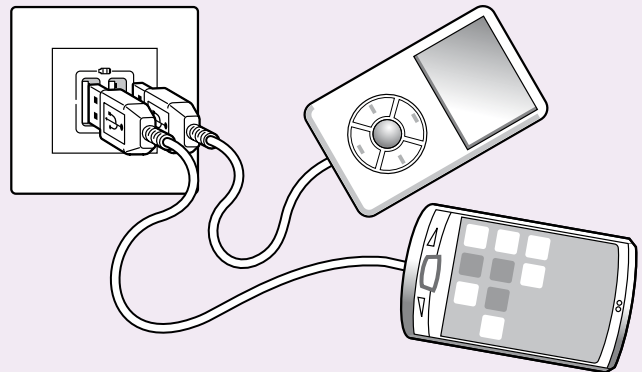

1 500 mA version: can simultaneously charge two mobile terminals conforming to EN 62684 or PC tablet (fast charging)