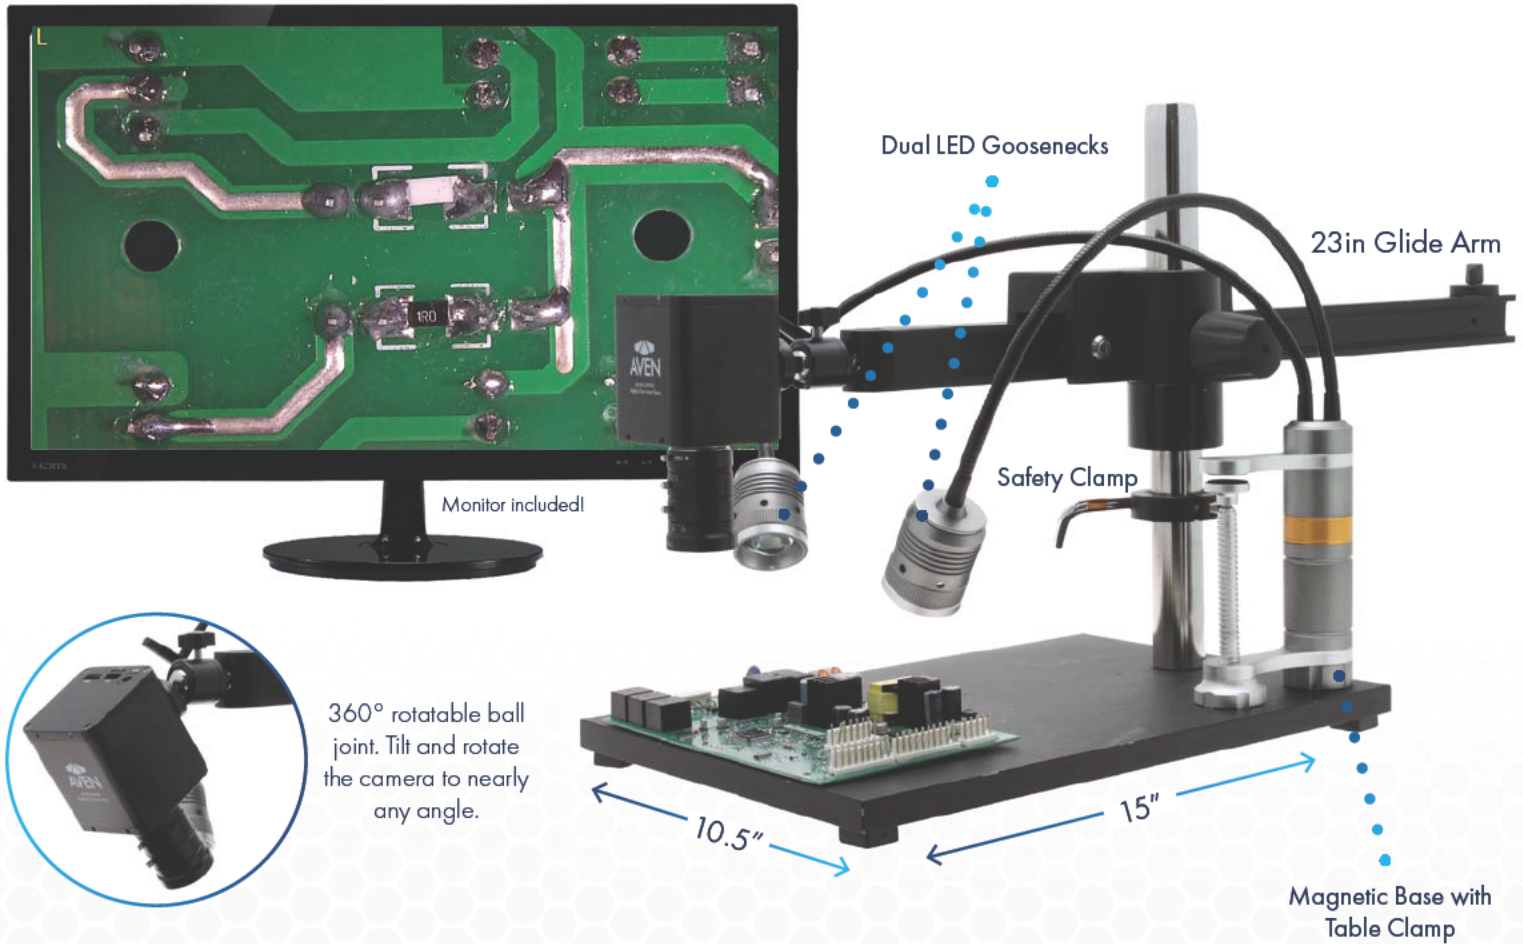

- Instant Focus
- SD Card
- Ultra-Glide Arm Stand
- Clear Images
- Save Image Files
- 23in Arm

Mighty Cam Auto Focus

with Ultra-Glide Arm Stand

360° rotatable ball joint. Tilt and rotate the camera to nearly any angle.

Effortlessly Inspect Large Objects

View 1080p HD images without the inconvenience of having to constantly re-adjust the lens focus. Comes complete with a 32gb Micro SD card. Aven's Ultra-Glide Arm Stand System is ideal for inspecting parts over a large surface area. The ultra-glide arm stand provides smooth motion along its 23in length, allowing for easy scanning. The stand features a 13.5in post with a safety collar, and a heavy 10.5in x 15in base. This system comes complete with Aven's Dual Gooseneck LED Task Light and 22in LCD Monitor.

MIGHTY CAM AUTO FOCUS WITH ULTRA GLIDE BOOM STAND

SKU	ITEM NAME	BASE DIMENSIONS	ARM LENGTH	ILLUMINATION	
26700-257SD-556	Mighty Cam Auto Focus & 32GB SD Card + MACRO Zoom Lens with Ultra-Glide Arm Stand	10.5in x 15in	23in	Dual Gooseneck LED Task Light	